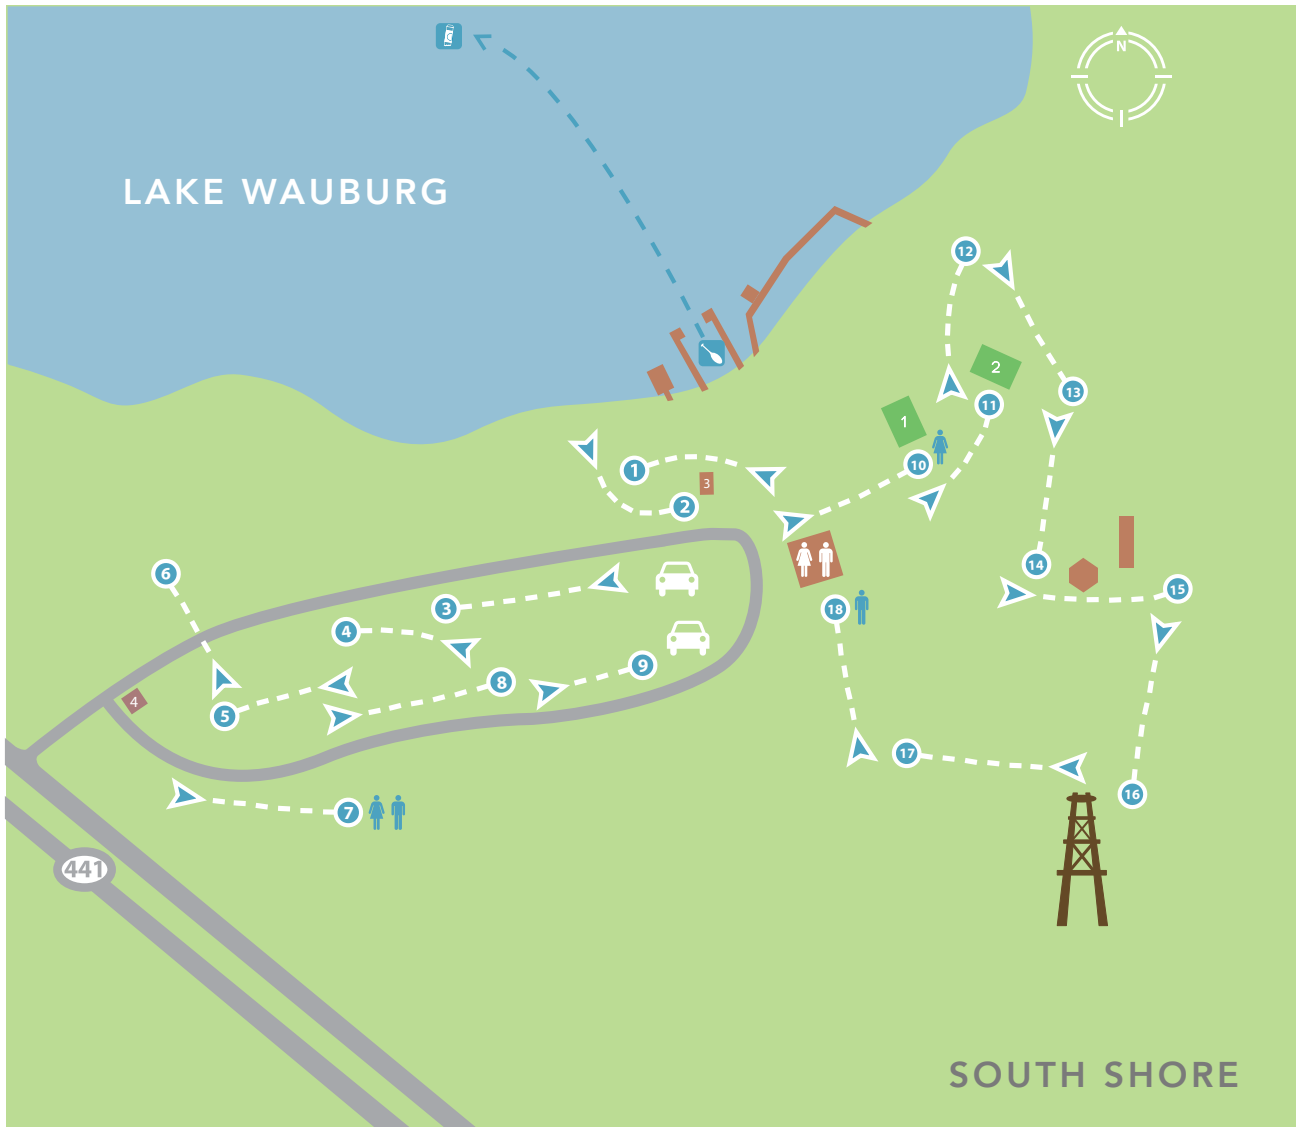

# LAKE WAUBURG DISC GOLF

## MAP LEGEND

- |   |                |   |                    |
|---|----------------|---|--------------------|
| <b>1</b>  | PAVILLION 1    |  | PARKING AREA       |
| <b>2</b>  | PAVILLION 2    |  | RESTROOMS          |
| <b>3</b>  | EQUIPMENT SHED |  | BOULDERING GROTTTO |
| <b>4</b>  | GATE HOUSE     |  | PAVILIONS 1 & 2    |
|  | CANOE LAUNCH   |  | CLIMBING WALL      |

HOLE

TEE

ALPINE  
TOWER

FAIRWAY\*

\*FAIRWAYS ARE APPROXIMATED; EXACT LOCATION MAY VARY